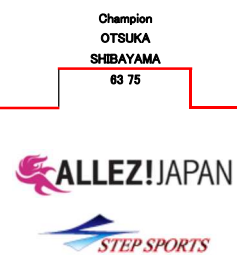

Beach Tennis Tour

Week of **24/04/2017** Venue **OISO** Country **JAPAN** Category **$0** Event Type **Women's Doubles** Tournament Referee **Daisuke Odake** Tournament Director **Takaaki Hasegawa**

Draw Position	St.	Seed	Nationality	First Name	Family Name	Round 1	Round 2	Quarterfinals	Semifinals	Final	Champions	Final	Semifinals	Quarterfinals	Round 2	Round 1	First Name	Family Name	Nationality	Seed	St.	Draw Position
1		1		Eri	HOMMA												Erina	OTSUKA		7		17
				Akiko	OTANI												Aoi	SHIBAYAMA				
2				bye				HOMMA									OTSUKA	SHIBAYAMA				18
				bye				OTANI									bye					18
3				Mahiru	KOTE			HOMMA									Naomi	ISHIKAWA				19
				Saki	SHIZAWA			OTANI									Misa	KUMAKI				19
4				Shiho	SAKAMOTO			62 61									Shizuko	MITSUGI				20
				Ayumi	SHOJI			SHIZAWA									Ikuko	UEMATSU				20
5				Keiko	MASUI			W/O									Mami	OGISHO				21
				Yuko	NAKAJIMA			HOMMA									Naoko	TAKAHASHI				21
6				Nene	SUZUKI			62 62									Mio	NAGATA				22
				Reina	YAHAGI			OTANI									Aiko	TANAKA				22
7				bye				IKEDA									bye					23
				bye				MINAMI									bye					23
8		5		Maho	IKEDA			61 64									Yumiko	WADA		3		24
				Chisato	MINAMI			MINAMI									Kaori	YANASE				24
9		4		Mayu	SAKAI			HOMMA									Miyu	DATE		6		25
				Naomi	SHIKAMA			OTANI									Yukiko	HARA				25
10				bye				46 75 75									DATE					26
				bye				75 75									HARA					26
11				Ai	MAGAMI			SAKAI									Keiko	KAMATA				27
				Ayako	TAKAYAMA			SHIKAMA									Juniko	NAGATA				27
12				Chito	KUME			61 60									Kumi	KOTE				28
				Ami	SHIRAI			SHIRAI									Yoshiko	SHIZAWA				28
13				Miyuki	SATO			36 76(5) 75									Moe	MAKI				29
				Akiko	TAMURA			SAKAI									Yumiko	MAKI				29
14				Tomoko	NAGASHIGE			62 46 75									Ai	IKAI				30
				Yoshimi	SONE			SHIKAMA									Yumi	KATSUYAMA				30
15				Kumiko	HOASHI			AIZAWA									bye					31
				Yuuki	MATSUI			HOSHINO									bye					31
16		8		Hanako	AIZAWA			57 64 62									Maya	KAWAMUKAI		2		32
				Akemi	HOSHINO			SAITO									Shiomi	SAITO				32
								60 64														

Seeded Team(s)

Seeding	Rank	Player 1	Rank	Player 2	Combined Ranking
1	24	HOMMA Eri	24	OTANI Akiko	48
2	77	KAWAMUKAI Maya	81	SAITO Shiomi	158
3	153	WADA Yumiko	28	YANASE Kaori	181
4	108	SAKAI Mayu	95	SHIKAMA Akiko	203
5	137	IKEDA Maho	160	MINAMI Chisato	297
6	168	DATE Miyu	134	HARA Yukiko	302
7	293	OTSUKA Erina	37	SHIBAYAMA Aoi	330
8	204	AIZAWA Hanako	24	HOSHINO Akemi	228