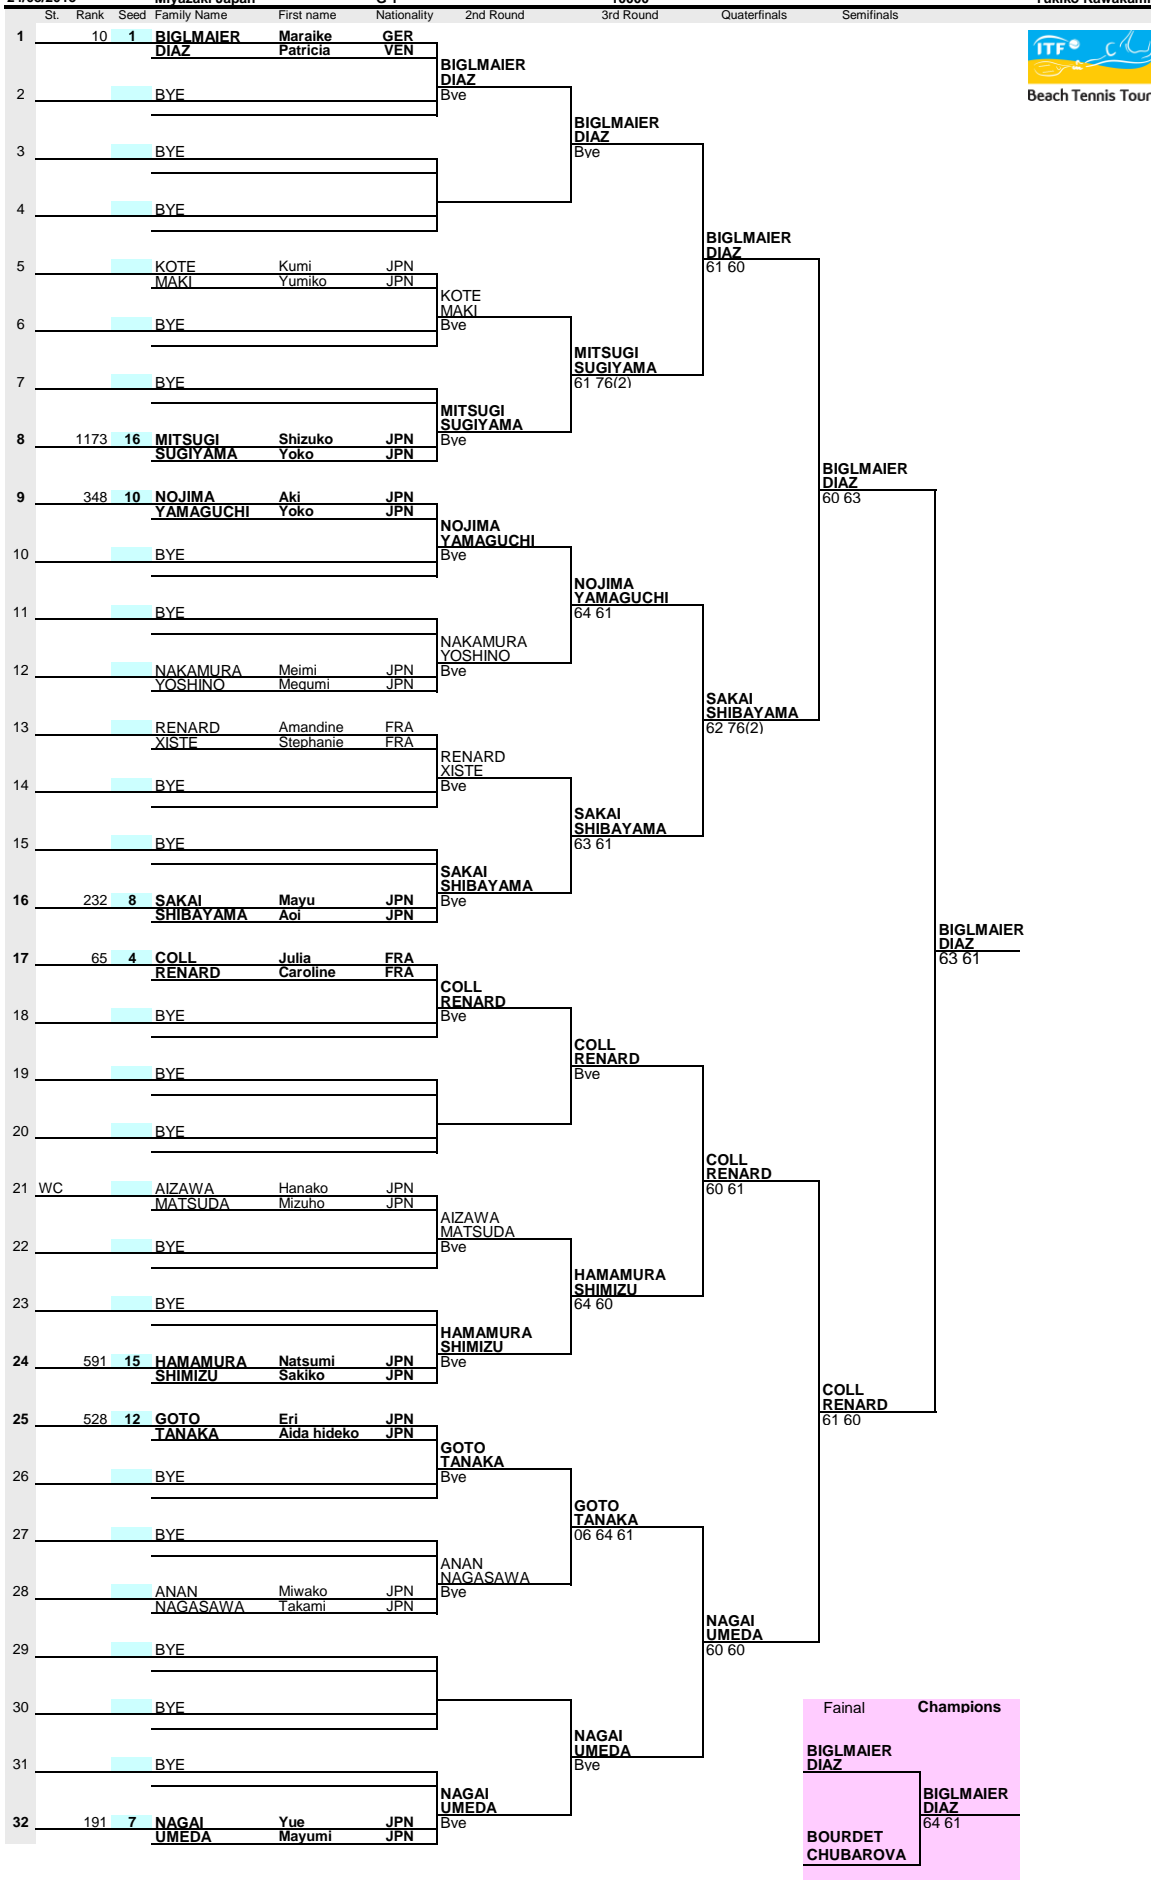

Ocean Lions club Cup Beach Tennis in Miyazaki

WOMEN'S DOUBLES
MAIN DRAW I (48)

Week of 24/08/2015 City, Country Miyazaki Japan Grade G 1 Total Prize Money US\$ 10000 ITF Referee Yukiko Kawakami

Entry Deadline:	Seeded teams	Seeded teams	Seeded teams	Seeded teams	Draw date/time:
06/08/2015	1 BIGLMAIER DIAZ	5 LIVANOVA NIKOYAN	9 IKEDA SAITO	13 DATE HARA	Last Accepted team
Seed Rkng.	2 BOURDET CHUBAROVA	6 HOMMA OTANI	10 NOJIMA YAMAGUCHI	14 KOTE SHOJI	Byes
24/08/2015	3 MIYASAKA YANASE	7 NAGAI UMEDA	11 MINAMI WADA	15 HAMAMURA SHIMIZU	Player representatives
Top seed	10				Hanako AIZAWA
Last seed	4 COLL RENARD	8 SAKAI SHIBAYAMA	12 GOTO TANAKA	16 MITSUGI SUGIYAMA	Pouline BOURDET
1173					ITF Referee's signature
					Yukiko Kawakami

Ocean Lions club Cup Beach Tennis in Miyazaki

WOMEN'S DOUBLES MAIN DRAW II (48)

Week of **24/08/2015** City, Country **Miyazaki Japan** Grade **G 1** Total Prize Money US\$ **1000** ITF Referee **Yukiko Kawakami**