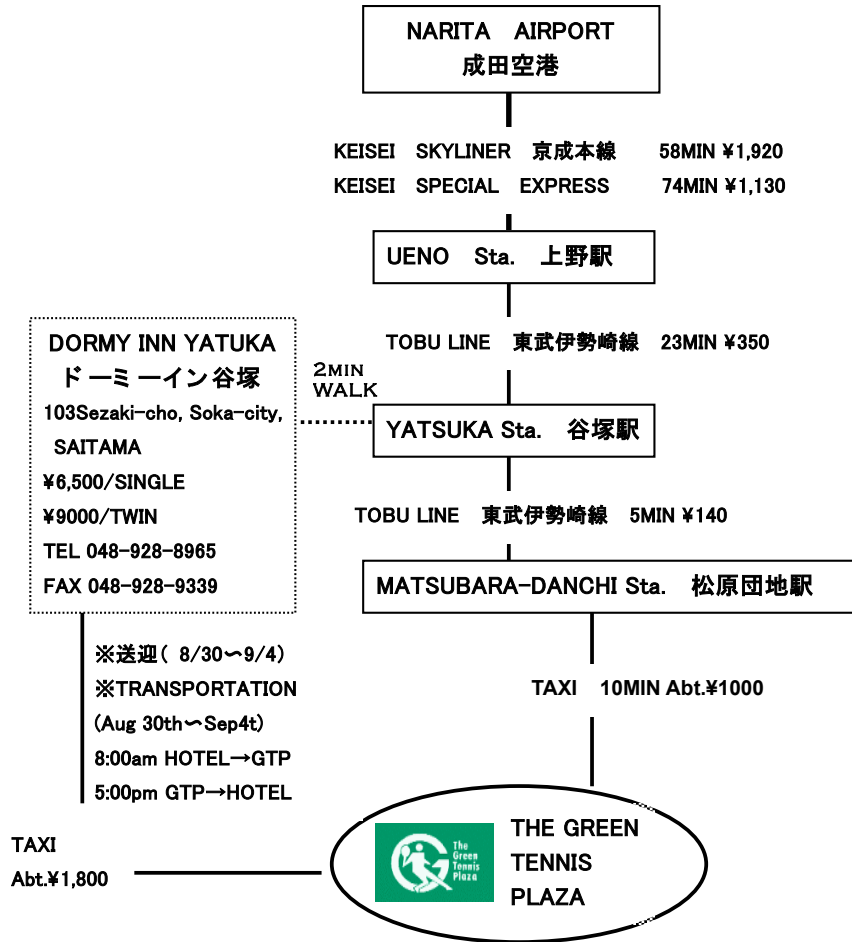

《 TRANSPORTATION ACCESS 》

NARITA AIRPORT → THE GREEN TENNIS PLAZA

◆◆BY TRAIN◆◆

1646,Angyo-Hara, Kawaguchi-City, Saitama-Pre. JPN
TEL048-295-6000 FAX048-295-6165
<http://www.sainokuni.ne.jp/green/>

◆◆BY CAR◆◆