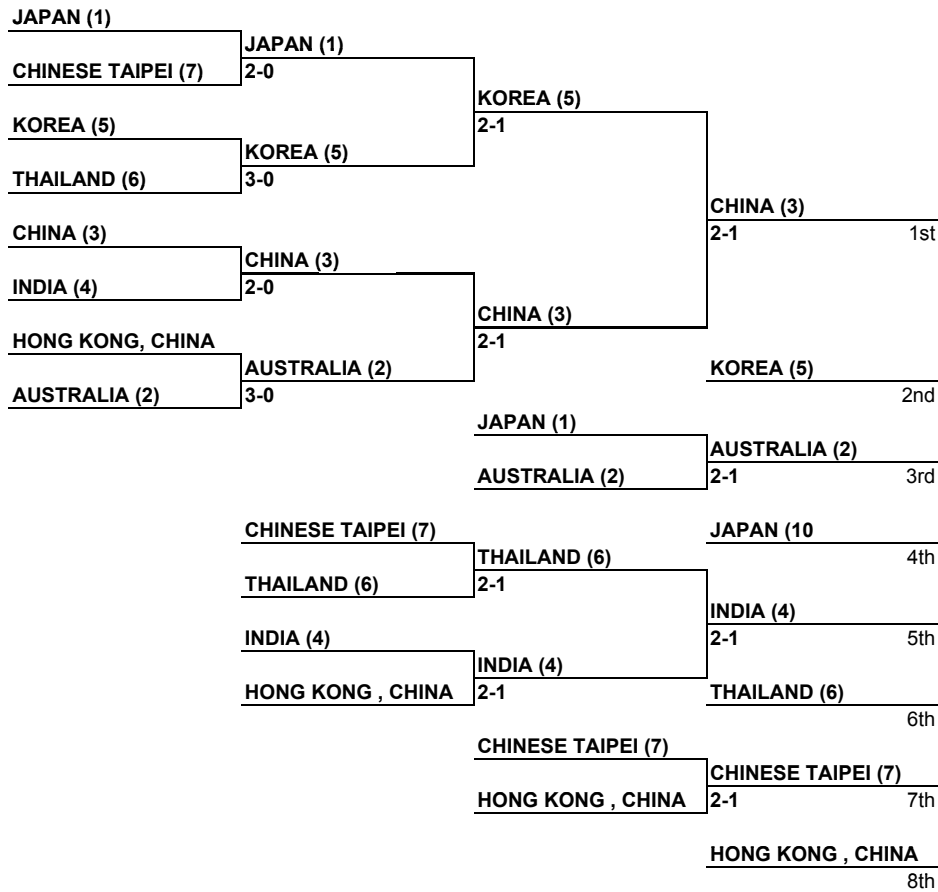

**World Junior Tennis Competition (Girls)  
Asia Oceania Qualifying Anqing, China  
10-15 May 2010**

**Main Draw**  
Referee : **Puneet Gupta**  
ITF Rep: **Patrick O'Rourke**

Position of Winner Group 2 or 3 to be drawn by lot  
Positions of Runner-Ups to be drawn by lot afterwards,  
so that teams of the same group are drawn into opposite halves of the draw